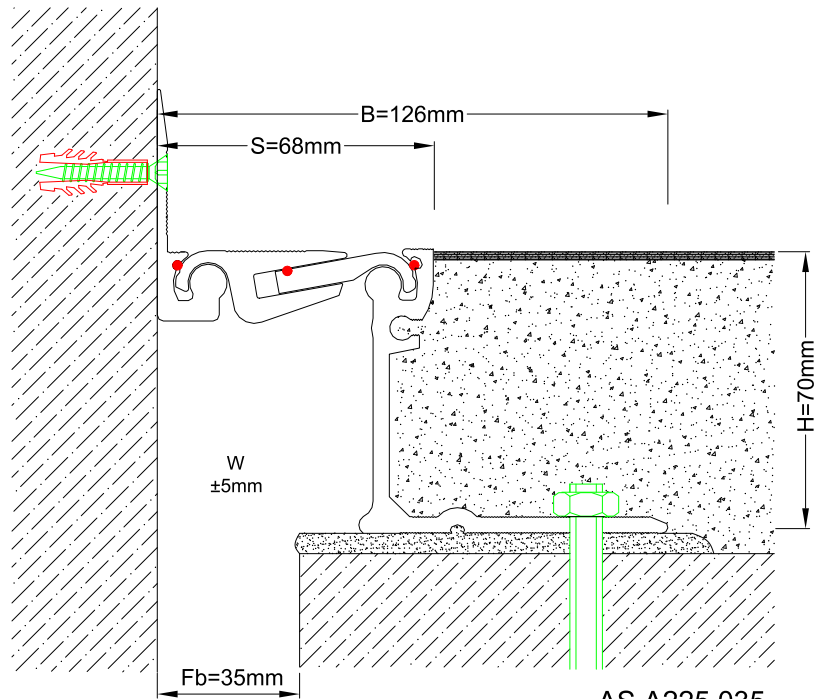

AS A225 profile is particularly designed for areas with heavy vehicle traffic. Pure metal structure characterizes AS A225 as a hardwearing & maintenance free profile. Hinged profile system and freely moving center pieces let the profile to meet displacements in 3 directions. Striated profile surface prevents slipping while the EPDM cords placed between the profiles eliminate metal stroking noise and minimize liquid leakage risk. Quite wide designed punched base frame lets the profile to be installed in an easy, quick and secured way. As pure metal profiles can not function in very narrow gaps, AS A225 – 030 profile with elastomeric gasket is designed and can be applied to gaps up to 25 mm. For surface mounted applications, AS U235 model is recommended. Profiles are delivered factory-assembled.

* Visuals are representative and the profile configuration may differ depending on the characteristics requested.

LOCATION	MODEL	GAP (Fb) mm	HEIGHT (H) MM	OVERALL WIDTH (B) mm	VISIBLE WIDTH (S) mm	MOVEMENT (W) mm	LOAD CAPACITY	STANDARD LENGTH (mt)
Floor to Floor	AS A225-025	25	30 / 38 / 50 / 70	170	55	+10 / -5	25 kN 120 kN	3
	AS A225-035	35	30 / 38 / 50 / 70	183	68	± 5	25 kN 300 kN	3
	AS A225-050	50	30 / 38 / 50 / 70	195	80	± 8	70 kN 300 kN	3
	AS A225-070	70	30 / 38 / 50 / 70	215	100	± 10	70 kN 300 kN	3
	AS A225-100	100	30 / 38 / 50 / 70	245	130	± 14	70 kN 300 kN	3
	AS A225-150	150	65	340	206	± 25	65 kN 300 kN	3

Note: Please ask for different sizes

 AS A225 035
 H70D

 AS A225 035
 H70KD

Profil No Profile Number	AS A225 035	AS A225 035K
Fb (mm)	35	35
H (mm) yaklaşık approx.	70	70
W± (mm) yaklaşık approx.	±5	±5
Renk Color	Alüminyum: Natürel, Fitiller: Siyah Aluminium: Natural, Inserts: Black	
Malzeme Material	Alüminyum, EPDM Kauçuk Aluminium, EPDM Rubber	
Standart Uzunluk Standard Length	3	
Yükleme Kapasitesi Load-Bearing Capacity	25kN 	300kN 