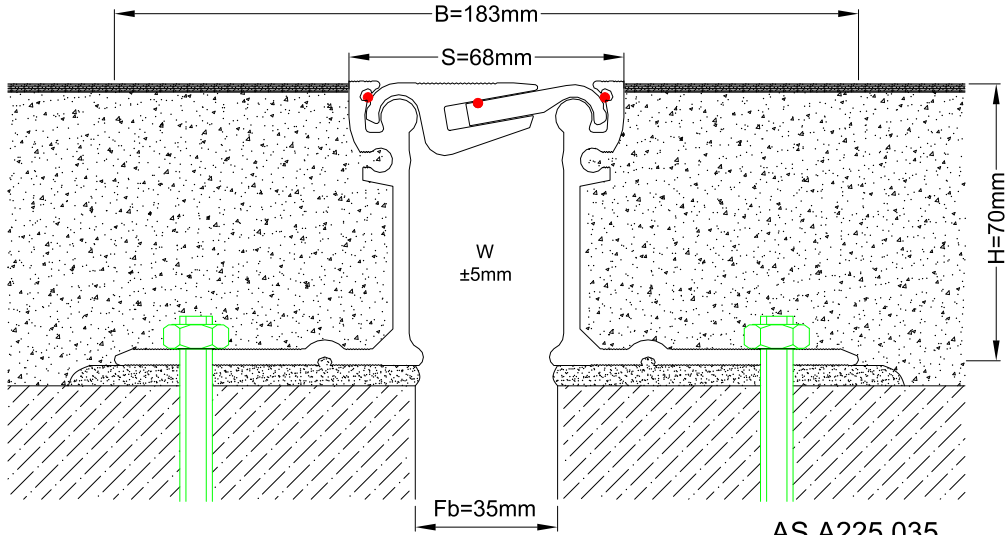

AS A225 profile is particularly designed for areas with heavy vehicle traffic. Pure metal structure characterizes AS A225 as a hardwearing & maintenance free profile. Hinged profile system and freely moving center pieces let the profile to meet displacements in 3 directions. Striated profile surface prevents slipping while the EPDM cords placed between the profiles eliminate metal stroking noise and minimize liquid leakage risk. Quite wide designed punched base frame lets the profile to be installed in an easy, quick and secured way. As pure metal profiles can not function in very narrow gaps, AS A225 – 030 profile with elastomeric gasket is designed and can be applied to gaps up to 25 mm. For surface mounted applications, AS U235 model is recommended. Profiles are delivered factory-assembled.

* Visuals are representative and the profile configuration may differ depending on the characteristics requested.

LOCATION	MODEL	GAP (Fb) mm	HEIGHT (H) MM	OVERALL WIDTH (B) mm	VISIBLE WIDTH (S) mm	MOVEMENT (W) mm	LOAD CAPACITY	STANDARD LENGTH (mt)
Floor to Floor	AS A225-025	25	30 / 38 / 50 / 70	170	55	+10 / -5	25 kN 120 kN	3
	AS A225-035	35	30 / 38 / 50 / 70	183	68	± 5	25 kN 300 kN	3
	AS A225-050	50	30 / 38 / 50 / 70	195	80	± 8	70 kN 300 kN	3
	AS A225-070	70	30 / 38 / 50 / 70	215	100	± 10	70 kN 300 kN	3
	AS A225-100	100	30 / 38 / 50 / 70	245	130	± 14	70 kN 300 kN	3
	AS A225-150	150	65	340	206	± 25	65 kN 300 kN	3

Note: Please ask for different sizes

 AS A225 035
 H70D

 AS A225 035
 H70KD

Profil No Profile Number	AS A225 035	AS A225 035K
Fb (mm)	35	35
H (mm) yaklaşık approx.	70	70
W± (mm) yaklaşık approx.	±5	±5
Renk Color	Alüminyum: Natürel, Fitiller: Siyah Aluminium: Natural, Inserts: Black	
Malzeme Material	Alüminyum, EPDM Kauçuk Aluminium, EPDM Rubber	
Standart Uzunluk Standard Length	3	
Yükleme Kapasitesi Load-Bearing Capacity	25kN 	300kN 